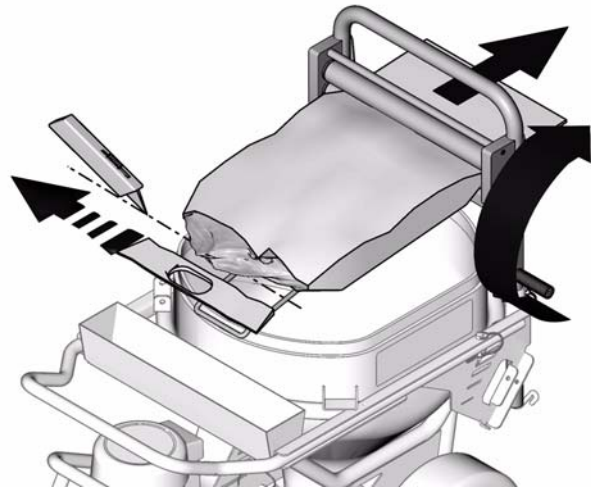

1

ti11618a

2

ti11619a

3

ti11622a

4

ti 11621a

5

ti11620a