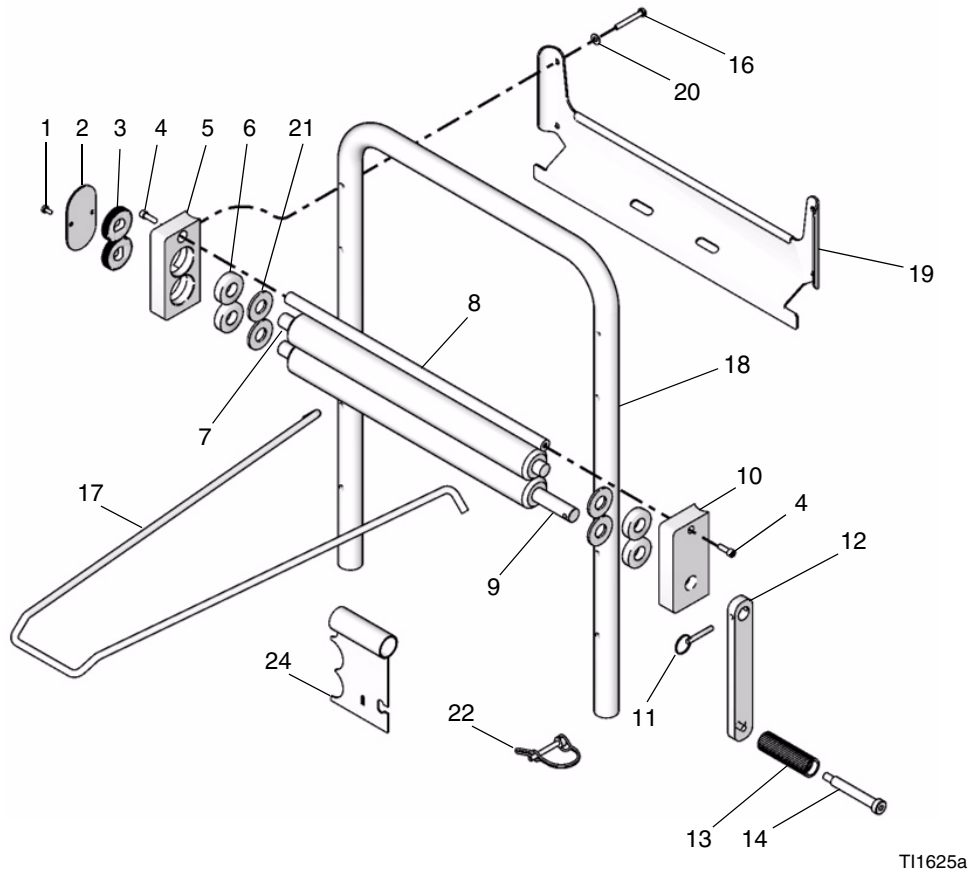

## Mount Bag Roller on Texture Hopper

- 1 Remove two locking pins (22).
- 2 Install bag roller handle (18) in texture hopper frame and adjust to desired height.
- 3 Install two locking pins.
- 4 Install bag rack (25) into bag roller support bracket (19).

## Operation

- 1 Fig. 5. Feed bottom of bag into bag roller. Turn crank handle enough to start to pull bag through rollers. cut off top of bag.
- 2 Turn crank handle and squeeze contents of bag into texture hopper.

# Parts

Ref	Part	Description	Qty	Ref	Part	Description	Qty
1	110637	SCREW, mach, pnhd	2	13	15C681	HANDLE, crank	1
2	15C680	PLATE, cover	1	14	118519	SCREW, shoulder, socket head	1
3	15C547	GEAR, roller	2	16	121532	SCREW, cap, hex hd	4
4	112166	SCREW, cap, sch	2	17	15H235	RACK, bag	1
5	15R679	BLOCK, gears mounting	1	18	15T331	TUBE, support, bag roller	1
6	121326	BEARING, ball	4	19	15T332	BRACKET, support, bag roller	4
7	15R710	ROLLER, top	1	20	100086	WASHER, plain	4
8	15C923	BRACE, bagroller	1	21	121333	WASHER, foam	4
9	15R729	ROLLER, bottom	1	22	121313	PIN, locking, 1/4 in.	2
10	15R678	BLOCK, rollers mounting	1	24	15D949	TOOL, multi-purpose	1
11	118558	PIN, quick release, hitch	2				
12	15C487	ARM, crank	1				