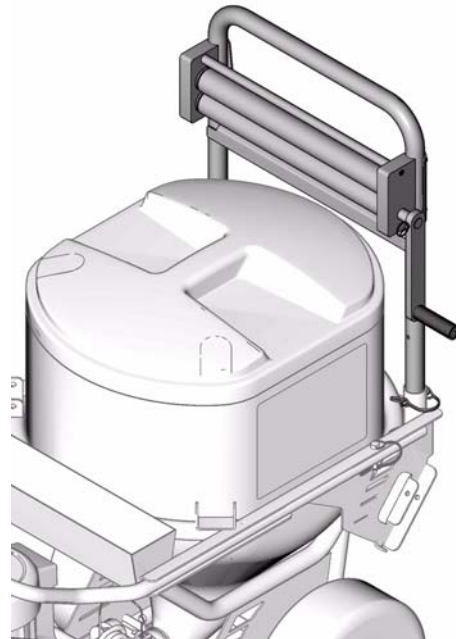

T-Max 506/657 Bag Roller

312790A

- Hopper bag roller accessory for high production plastering applications -

Model 289823

Important Safety Instructions

Read all warnings and instructions in 312891 manual.
Save these instructions

[312891](#)

ti11624a

PROVEN QUALITY. LEADING TECHNOLOGY.