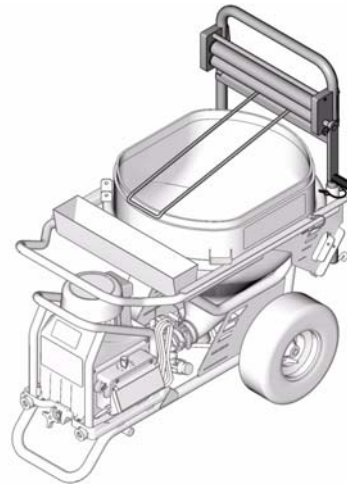

1

ti11618a

2

ti11619a

3

ti11622a

4

ti 11621a

5

ti11620a